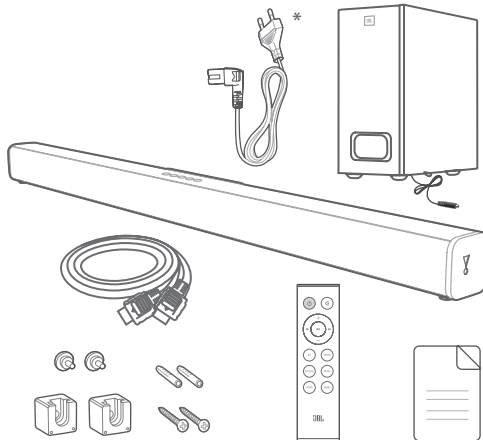

1. **EN** * Power cord quantity and plug type vary by regions.
2. **KO** * 전원 코드 수량 및 플러그 유형은 지역별로 다릅니다.
3. **CN** * 电源线的数量和插头类型依地区而不同。
4. **TW** * 電源線數量和插頭類型視地區而異。
5. **ID** * Jumlah kabel daya serta tipe steker berbeda-beda tergantung wilayah.