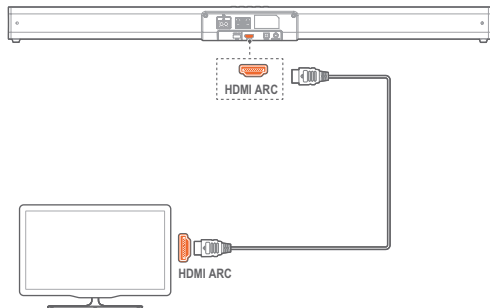

- EN** * Power cord quantity and plug type vary by regions.
- KO** * 전원 코드 수량 및 플러그 유형은 지역별로 다릅니다.
- CN** * 电源线的数量和插头类型依地区而不同。
- TW** * 電源線數量和插頭類型視地區而異。
- ID** * Jumlah kabel daya serta tipe steker berbeda-beda tergantung wilayah.

EN

- Power supply: 100 - 240V~, 50/60Hz
- Total maximum power : 110 W
- Soundbar maximum output power: 2 x 27 W
- Subwoofer maximum power: 56 W
- Standby consumption: 0.5 W
- Soundbar transducer: 2 x 2" full range driver
- Subwoofer transducer: 4", wired sub
- Max SPL: 82dB
- Frequency response : 40Hz - 20KHz
- Operating temperature: 0°C - 45°C
- Bluetooth version: 4.2
- Bluetooth frequency range: 2402 - 2480MHz
- Max transmitting power: 0dBm
- Bluetooth modulation: GFSK, $\pi/4$ DQPSK
- Soundbar dimensions (W x H x D) : 900 x 67 x 63 mm / 35.4" x 2.6" x 2.5"
- Soundbar weight: 1.5 kg
- Subwoofer dimensions (W x H x D) : 150 x 320 x 220 mm / 6" x 12.6" x 8.7"
- Subwoofer weight: 2.8 kg